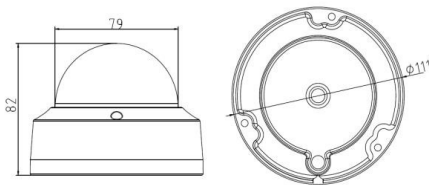

### Dimensions

Camera	
Image Sensor	1/3" progressive scan CMOS
Minimum Illumination	Color: 0.028 lux @ (f/2.0, AGC on); B/W: 0 lux with IR
Shutter Speed	1/3 s to 1/10,000 s
Lens	2.8 mm, 4 mm, 6 mm options
Angle of View	106° (2.8 mm), 83° (4 mm), 56° (6 mm)
Lens Mount	M12
Day/Night	IR cut filter with auto switch
Digital Noise Reduction	3D Digital Noise Reduction
Wide Dynamic Range	120 dB
Pan/Tilt/Rotation	Pan: 0° to 355°; tilt: 0° to 75°; rotation: 0° to 355°
Compression Standards	
Video Compression	H.264/MJPEG
H.264 Type	Main Profile
Video Bit Rate	32 Kbps to 16 Mbps
Dual Streams	Yes
Audio	G.711/G.722.1/G.726/MP2L2, 64 Kbps (G.711)/16 Kbps (G.722.1)/16 Kbps (G.726)/32 to 128 Kbps (MP2L2)
Image	
Maximum Resolution	2688 × 1520
Frame Rate	20 fps (2688 × 1520), 30 fps (1920 × 1080), 30 fps (1280 × 720)
Image Settings	Compression, color, saturation, brightness, contrast, sharpness, rotate mode, privacy mask
Backlight Compensation	Yes, zone configured
Region of Interest (ROI)	Yes
Analytics	
Smart Features	Line crossing detection, intrusion detection
Network	
Network Storage	NAS (supports NFS,SMB/CIFS), ANR
Alarm Triggers	Motion detection, line crossing detection, intrusion detection, tamper alarm, network disconnect, IP address conflict, storage exception
Protocols	TCP/IP, UDP, ICMP, HTTP, HTTPS, FTP, DHCP, DNS, DDNS, RTP, RTSP, RTCP, PPPoE, NTP, UPnP, SMTP, SNMP, IGMP, 802.1X, QoS, IPv6, Bonjour
Security	Three level user authentication, password authorization, HTTPS and SSH certificate, IEEE802.1X, basic and digest authentication, watermark, IP address filtering, log-in lockout
Standards	ONVIF (PROFILE S, PROFILE G), PSIA, CGI, ISAPI
Interface	
Communication	1 RJ-45 10M/100M Ethernet port
On-Board Storage	Built-in microSD/SDHC/SDXC slot, up to 128 GB
Alarm	1x alarm I/O
Audio	1x audio I/O
General	
Operating Conditions	-30° C to 60° C (-22° F to 140° F), humidity 95% or less (non-condensing)
Power	12 VDC ±10%, PoE (802.3af)
Power Consumption	Maximum 5 W
IR Range	Approximately 30 meters (~100 feet)
Ingress Protection	IP67
Impact Protection	IEC60068-275Eh, 20J; EN50102, up to IK10
Dimensions	Φ111 mm × 82 mm (4.4" × 3.2")
Weight	500 g (1.1 lbs)